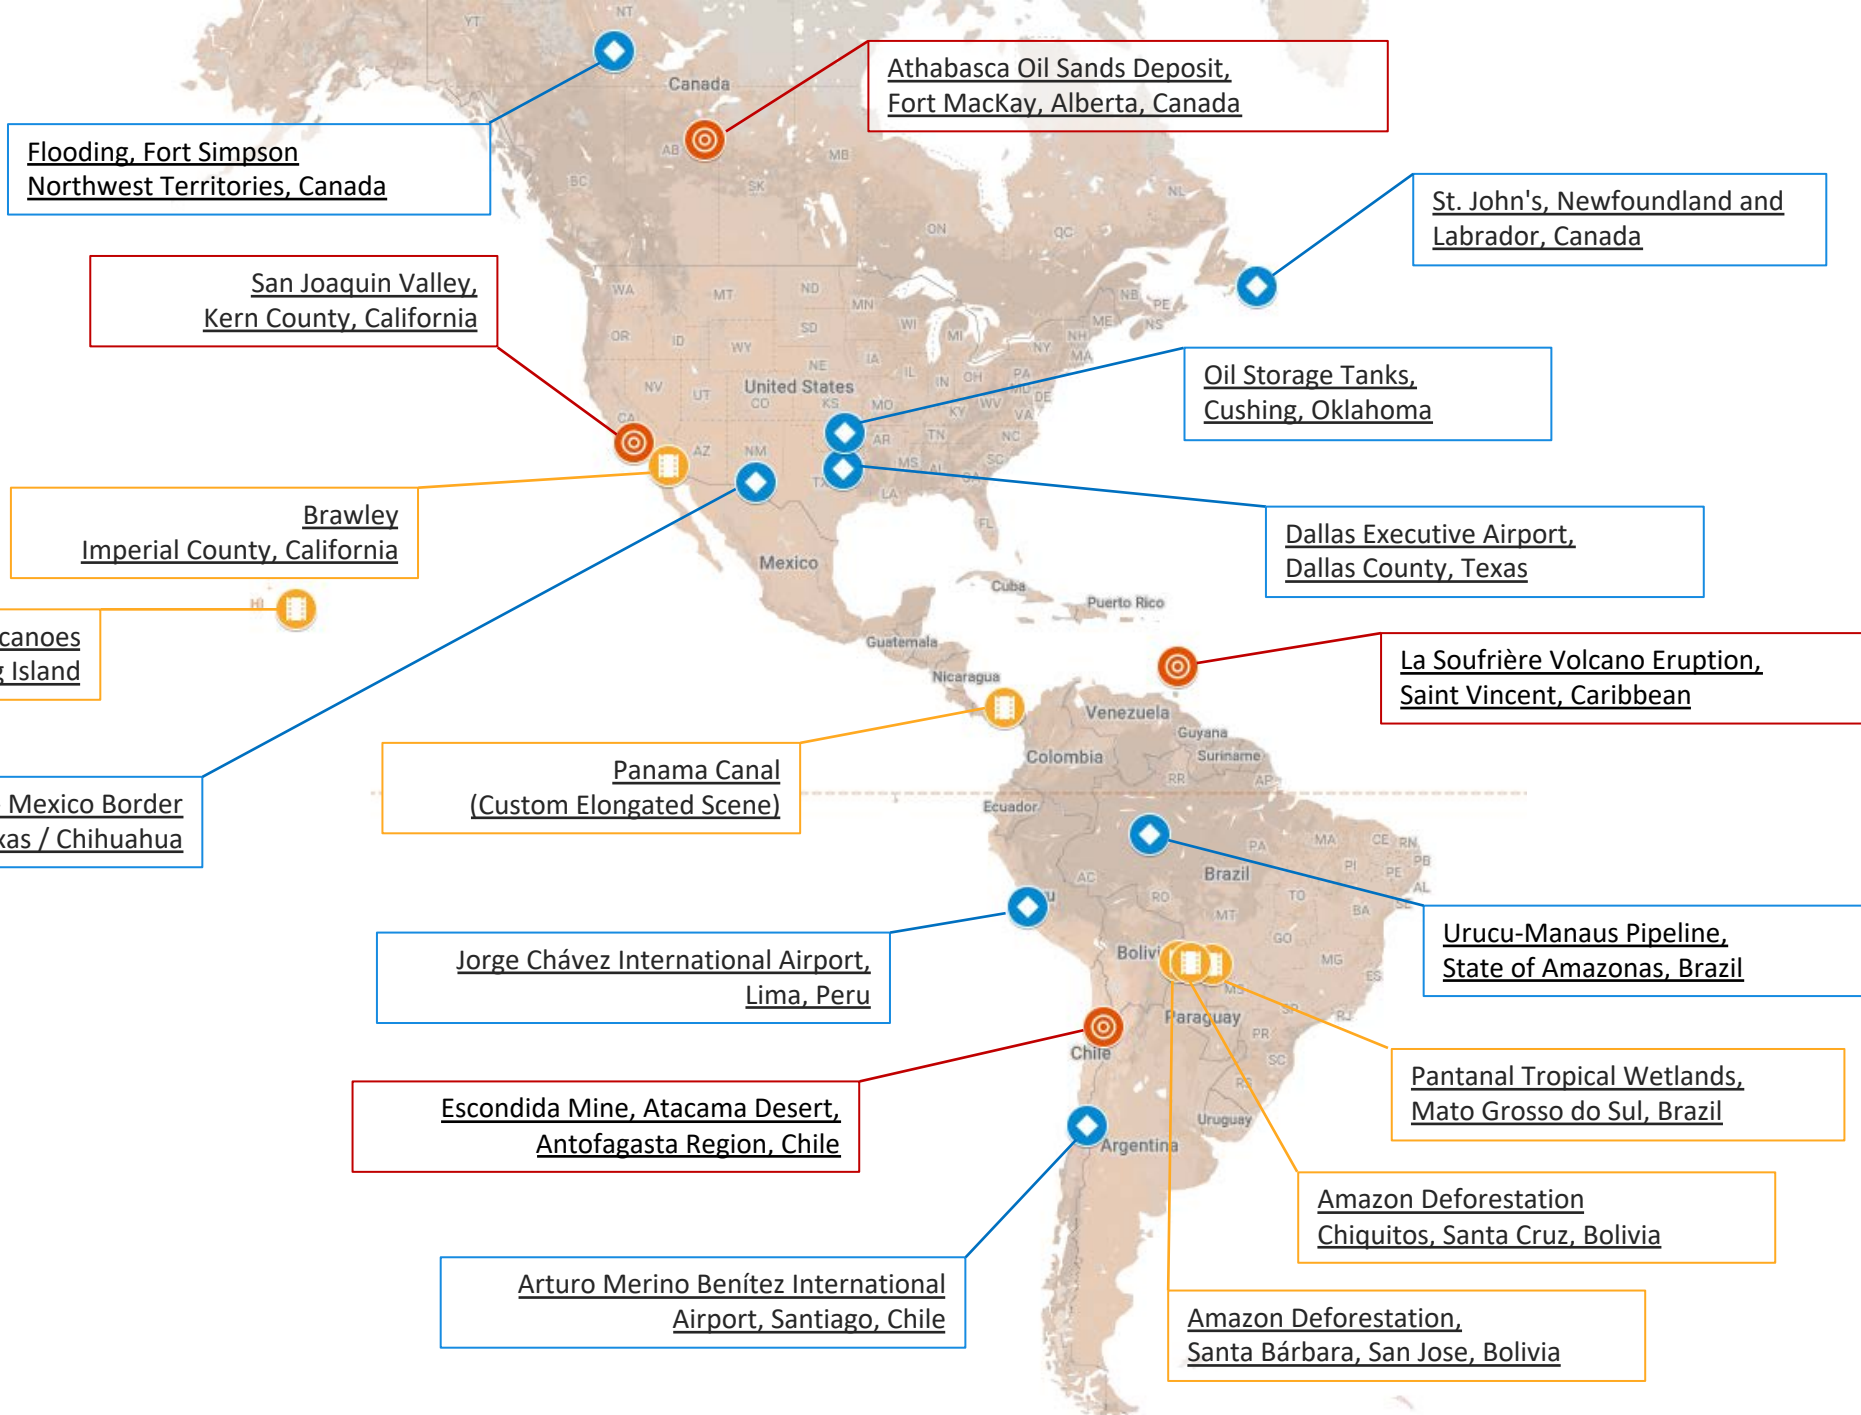

Americas

SPOT 0.5m

SITE 1.0m

STRIP 1.2m