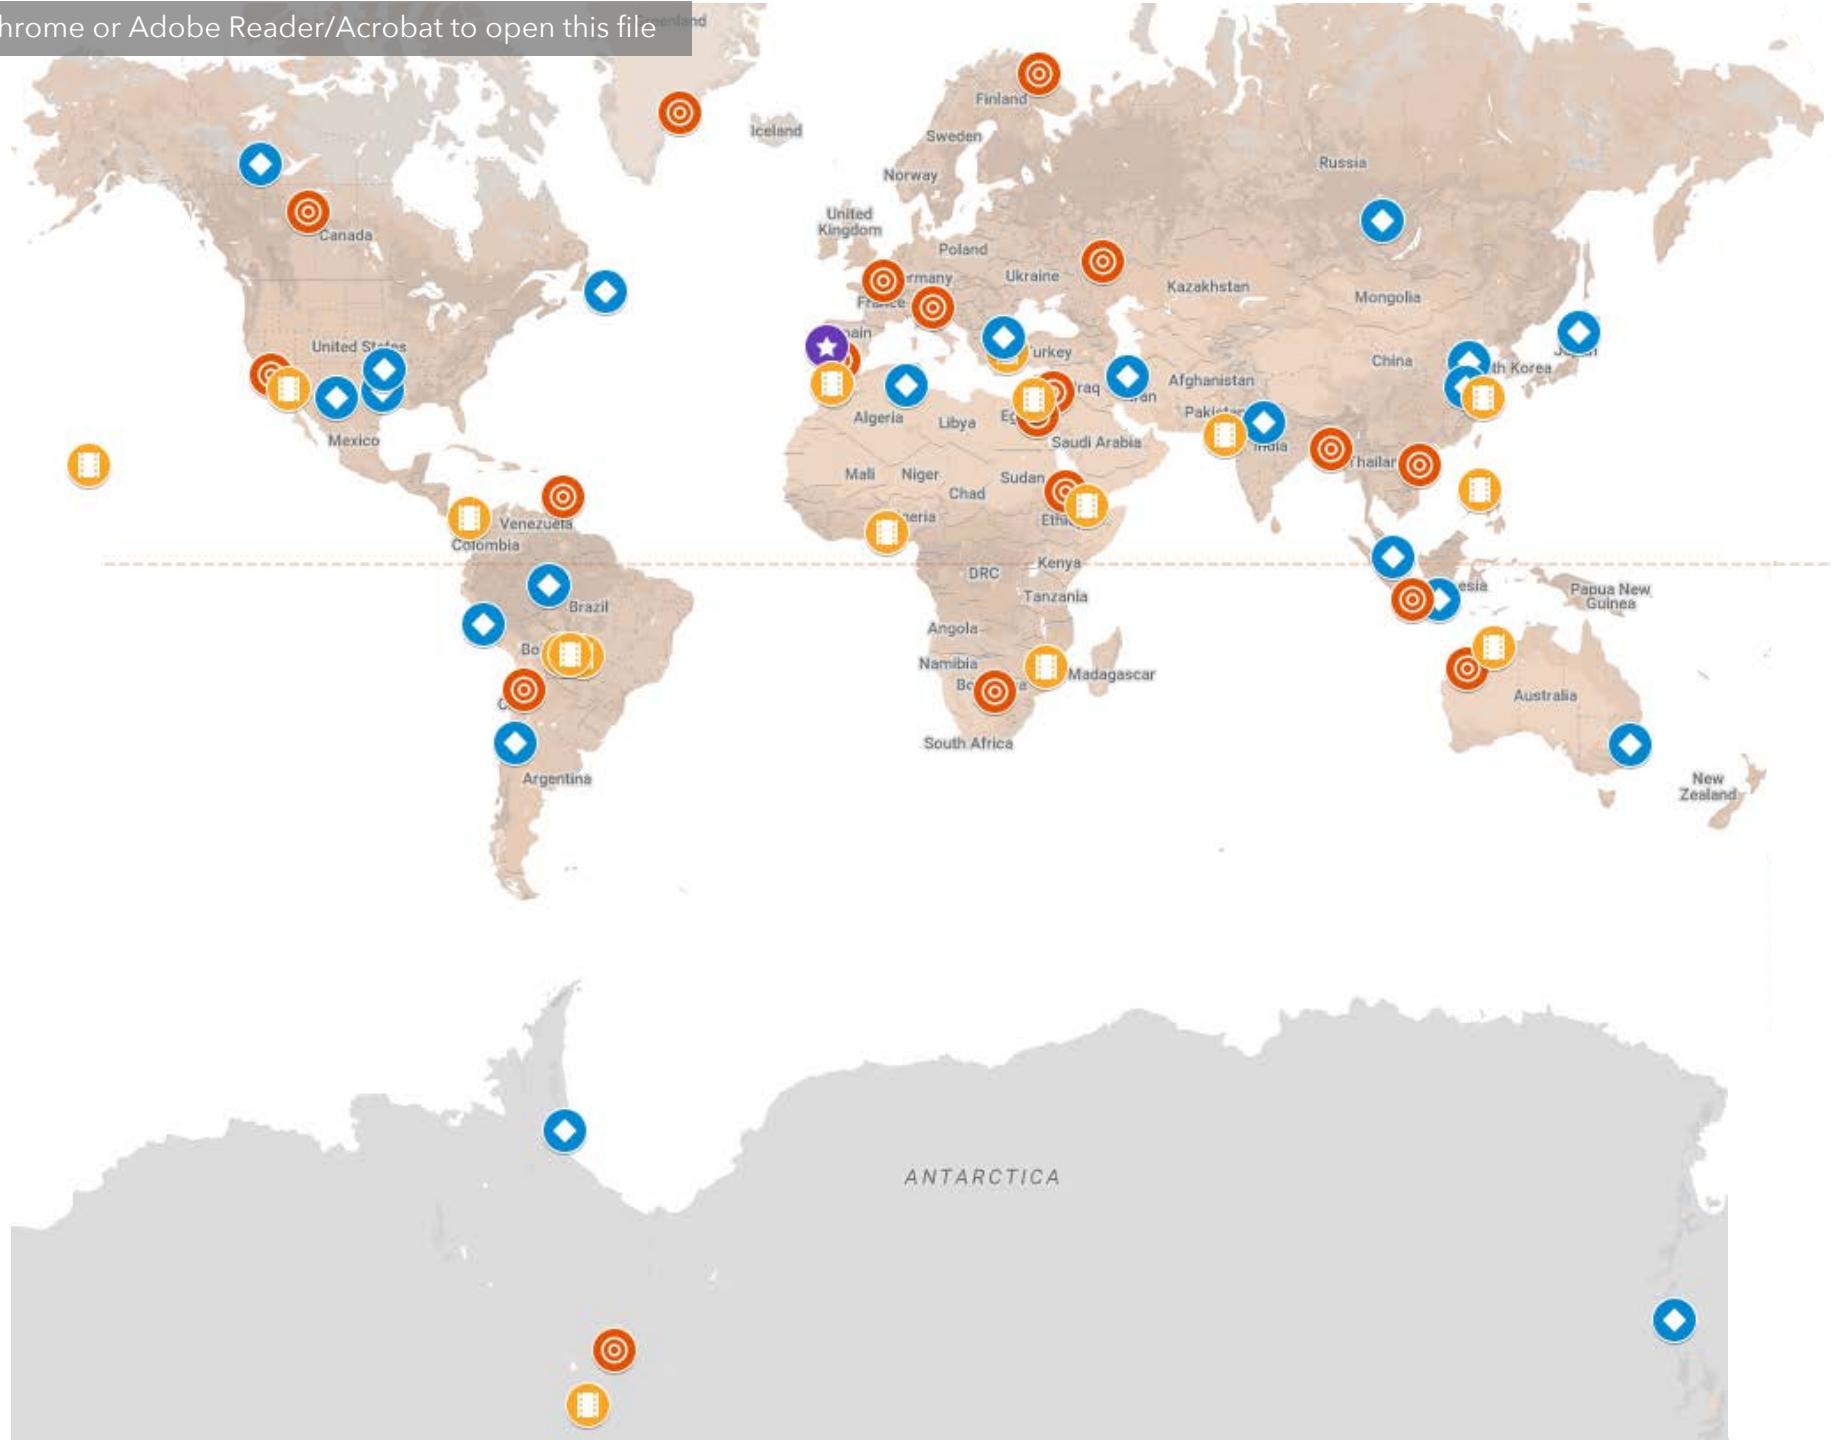

Capella Space

2021 Open Data Program

60 Images in Total

-  **SPOT** 0.5m
-  **SITE** 1.0m
-  **STRIP** 1.2m
-  **Multiple Images!**

Americas

 **SPOT** 0.5m

 **SITE** 1.0m

 **STRIP** 1.2m

APAC

Icebergs Calving From Helheim Glacier,
Sermersooq, Greenland

Gadzhiev Submarine Base
Murmansk Oblast, Russia

Bratsk Pulp Mill,
Irkutsk Oblast, Russia

Eiffel Tower & Champ-de-Mars,
Paris, France

Engels-2 Air Force Base
Saratov Oblast, Russia

 **SPOT 0.5m**

 **SITE 1.0m**

 **STRIP 1.2m**

 **Multiple Images!**

 **SPOT** 0.5m

 **SITE** 1.0m

 **STRIP** 1.2m

Antarctica

 **SPOT** 0.5m

 **SITE** 1.0m

 **STRIP** 1.2m