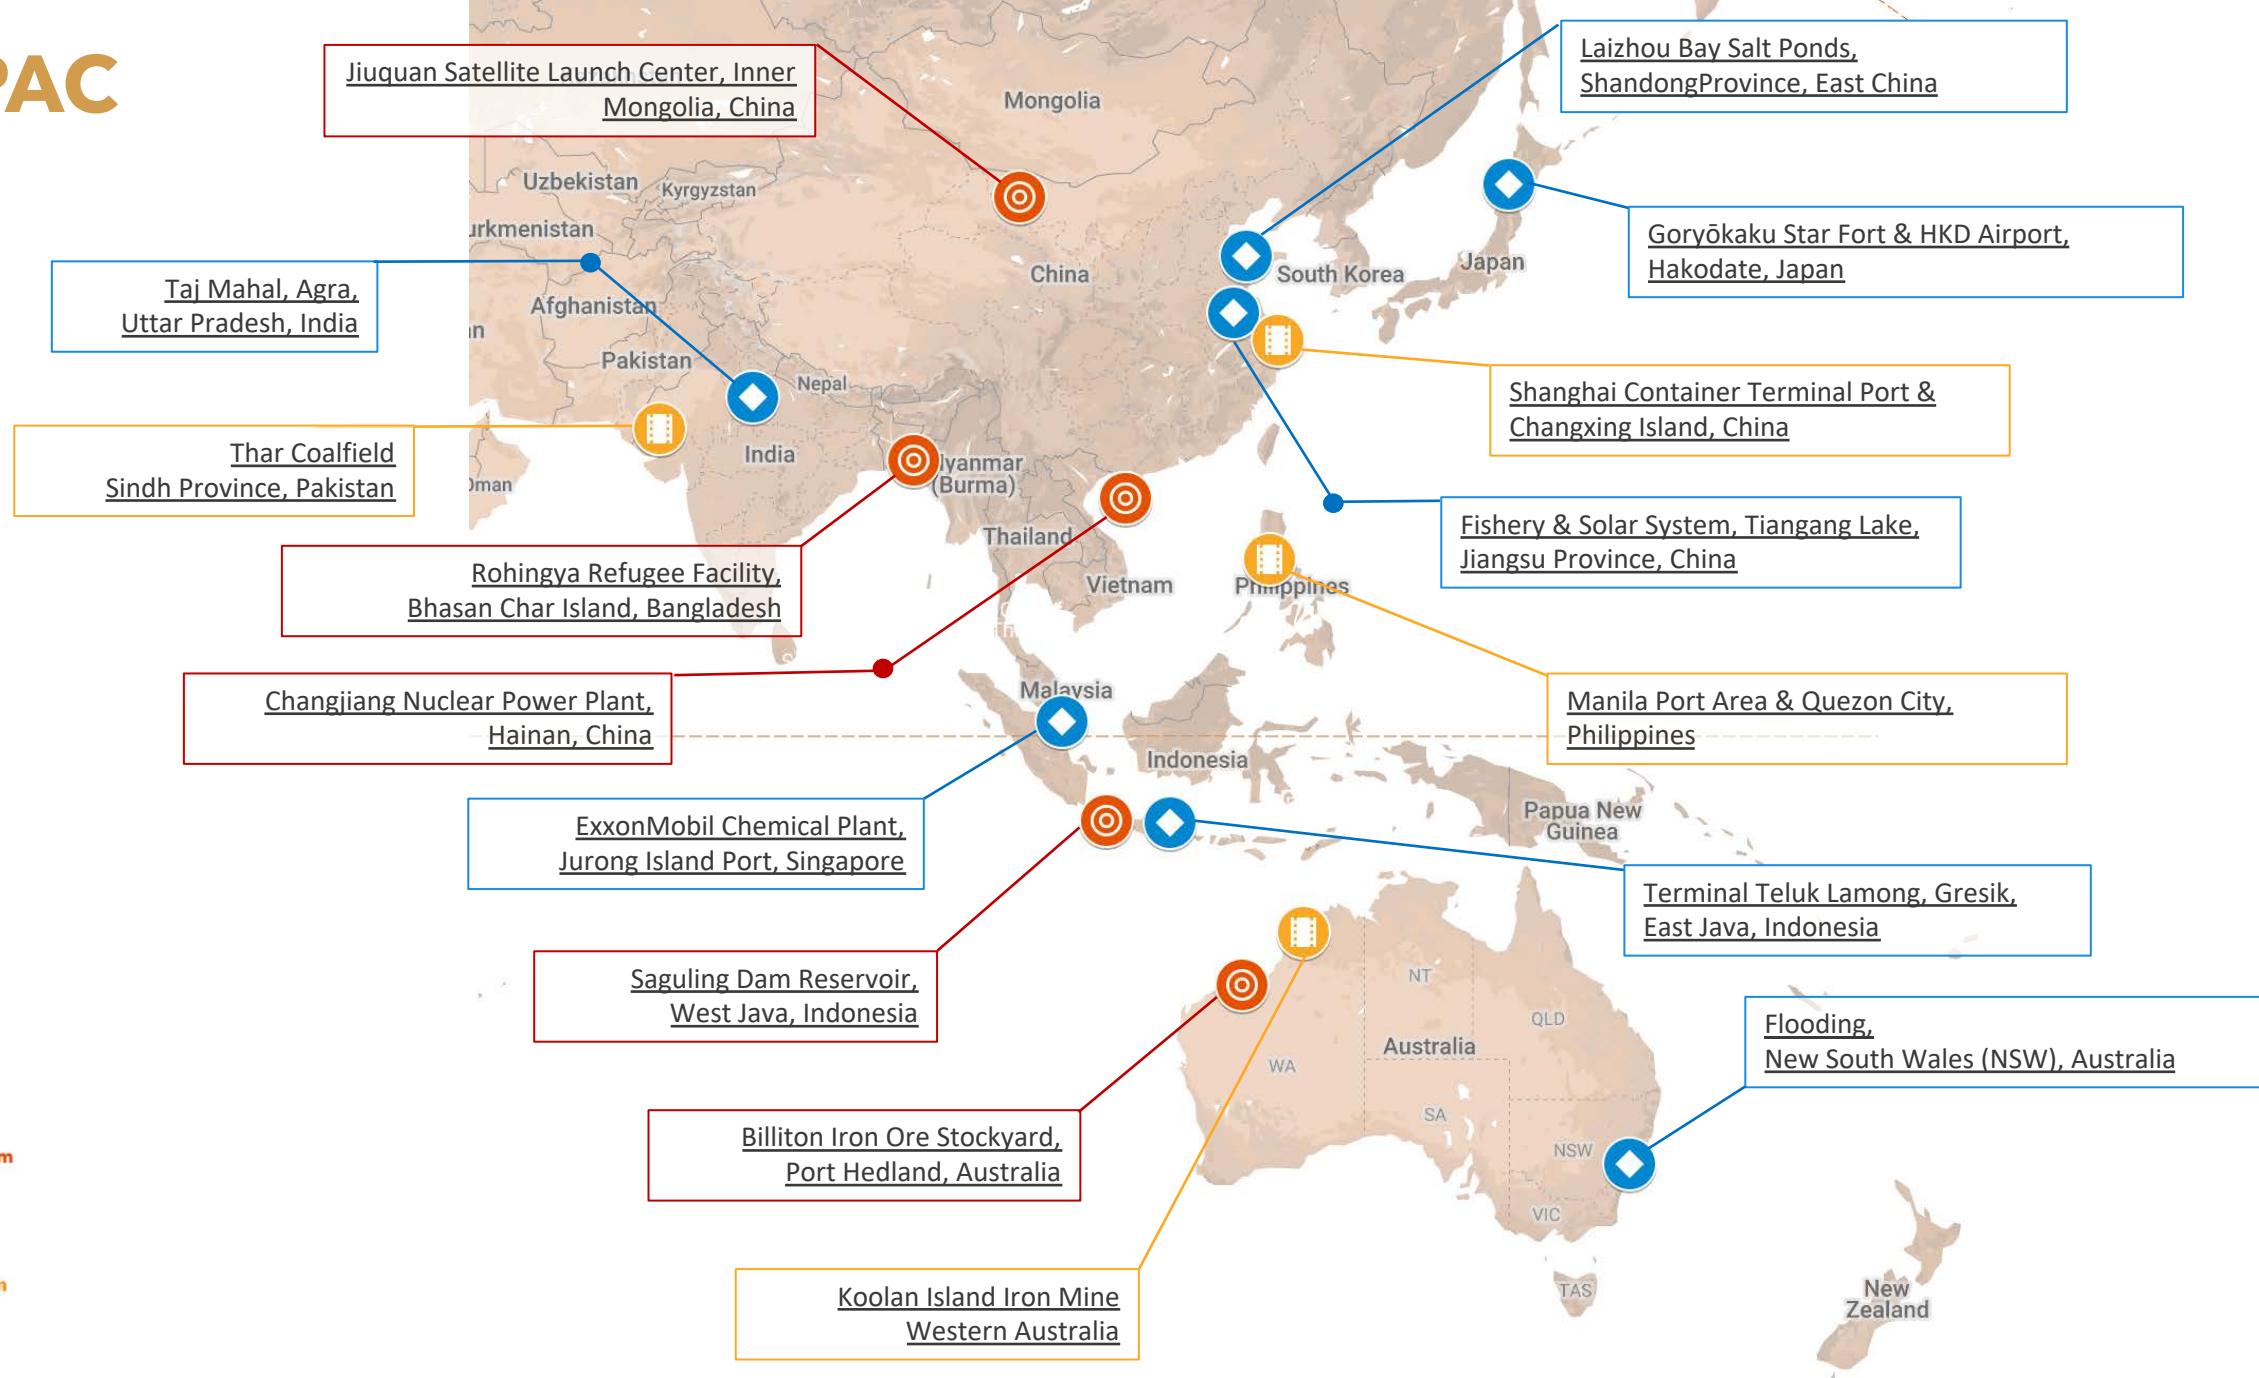

APAC

Icebergs Calving From Helheim Glacier,
Sermersooq, Greenland

Gadzhiev Submarine Base
Murmansk Oblast, Russia

Bratsk Pulp Mill,
Irkutsk Oblast, Russia

Eiffel Tower & Champ-de-Mars,
Paris, France

Engels-2 Air Force Base
Saratov Oblast, Russia

SAR Imaging Mode Comparison,
Marinha Grande, Portugal

Greece - Turkey Border,
Ipsala / Edirne

PS10 Solar Power Plant,
Seville, Andalusia, Spain

Aliaga Shipyard & Oil Refinery
Turkey

Venice & Giudecca & Murano,
Metropolitan City of Venice, Italy

 **SPOT 0.5m**

 **SITE 1.0m**

 **STRIP 1.2m**

 **Multiple Images!**

 **SPOT** 0.5m

 **SITE** 1.0m

 **STRIP** 1.2m

Antarctica

 **SPOT** 0.5m

 **SITE** 1.0m

 **STRIP** 1.2m