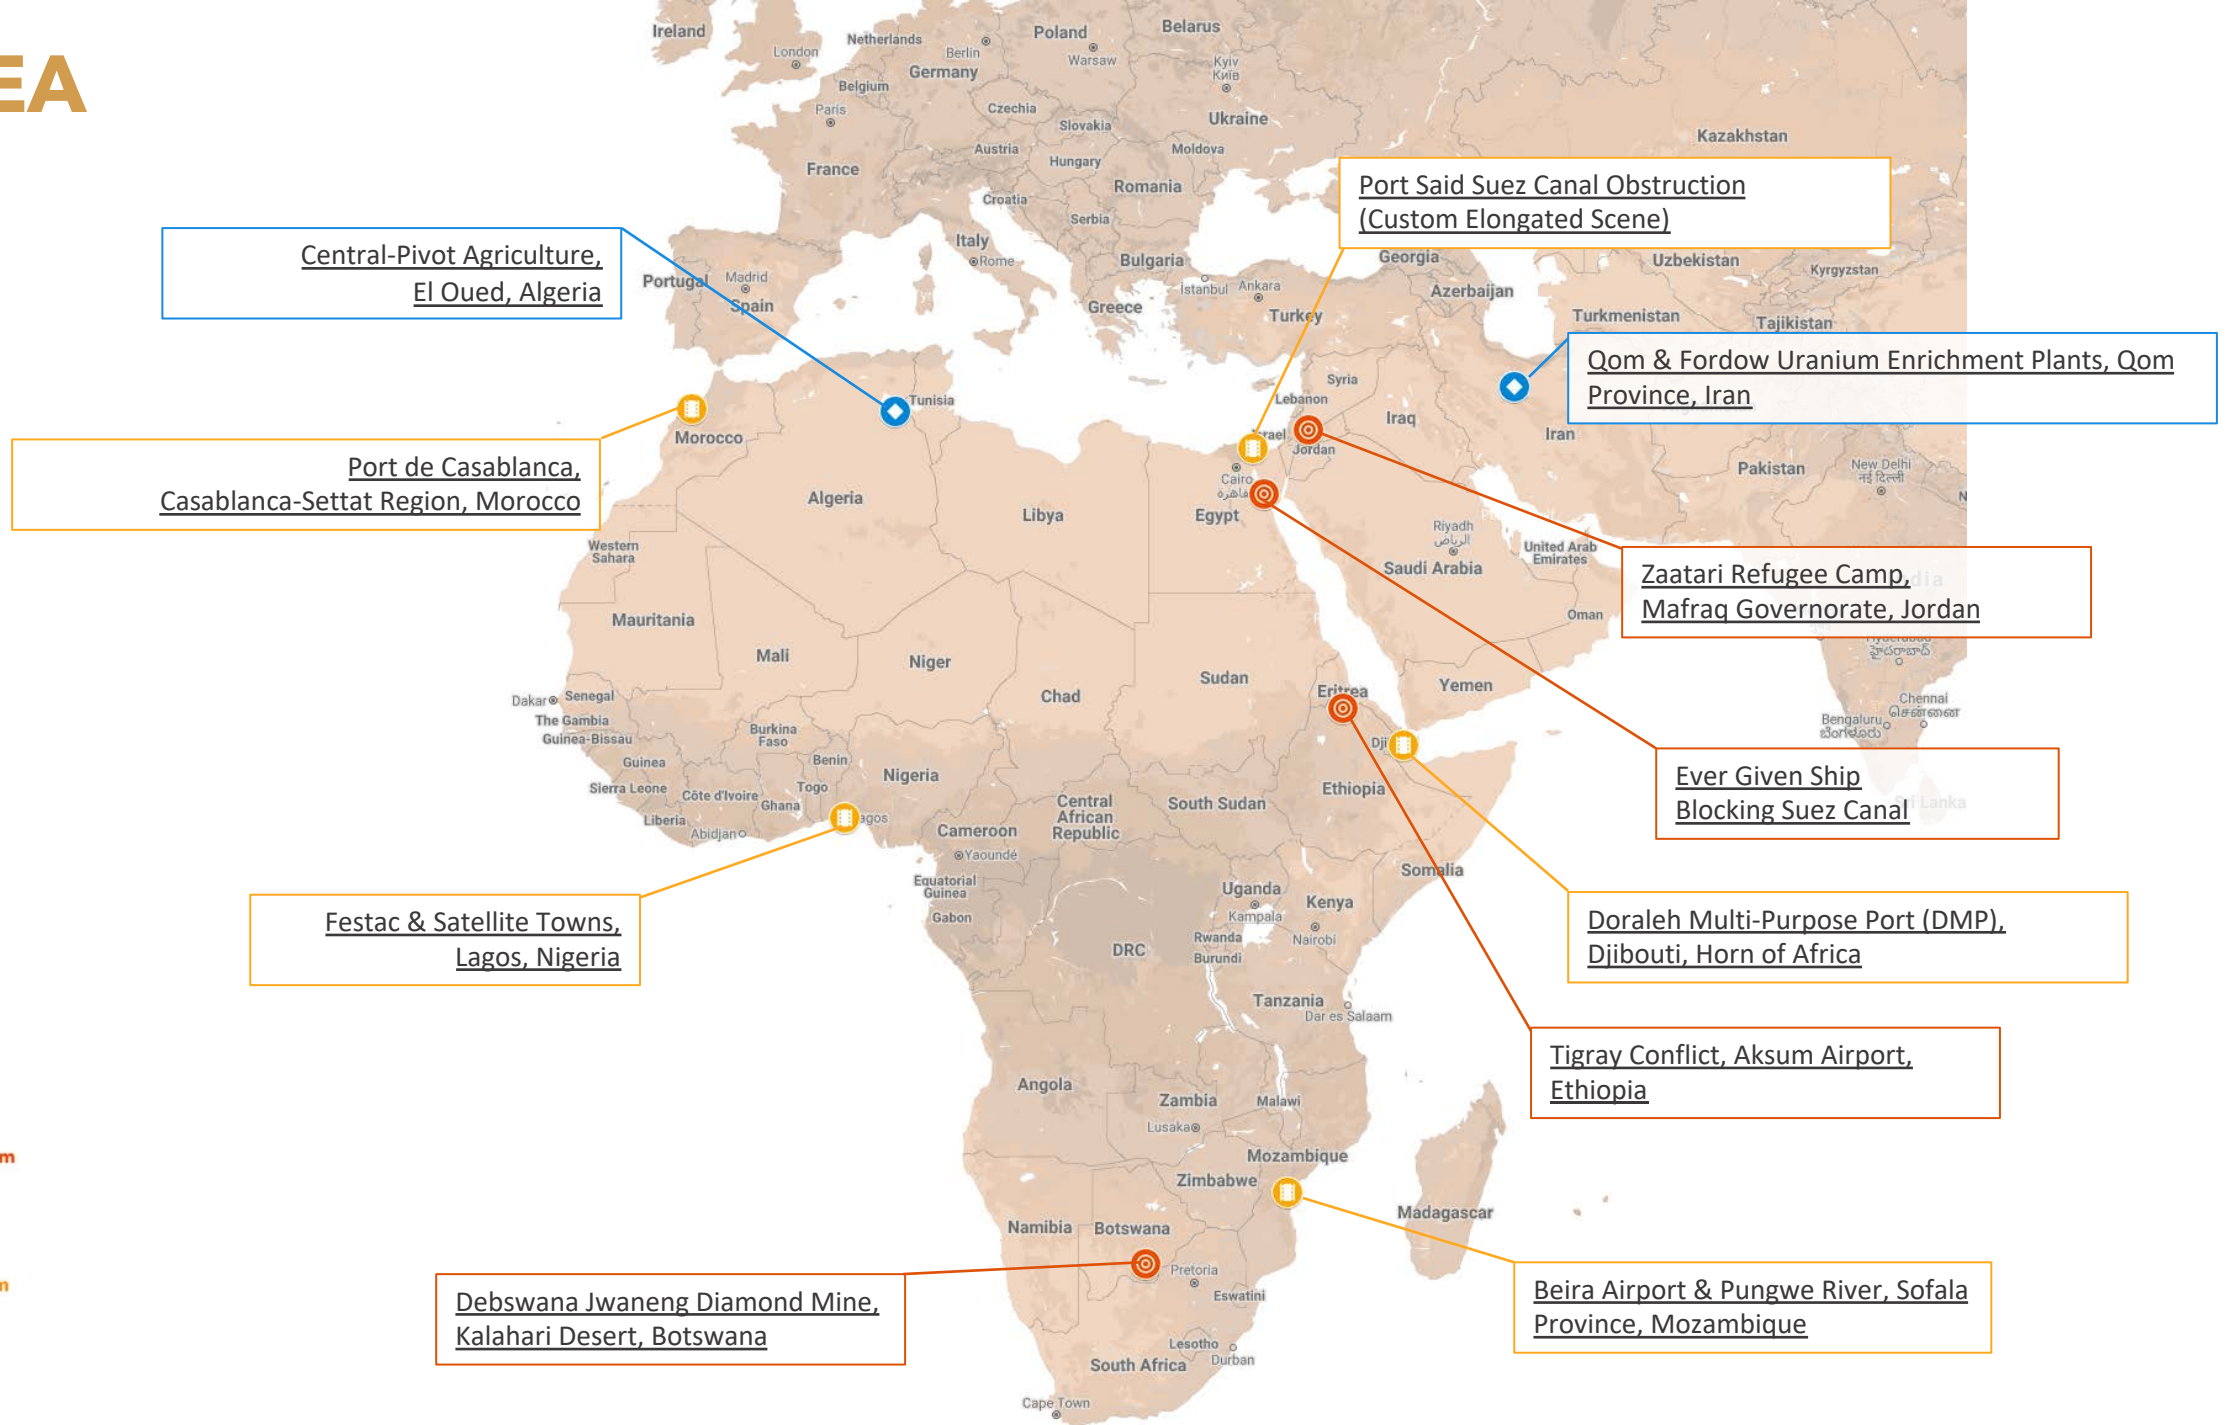

APAC

Icebergs Calving From Helheim Glacier,
Sermersooq, Greenland

Gadzhiev Submarine Base
Murmansk Oblast, Russia

Bratsk Pulp Mill,
Irkutsk Oblast, Russia

Eiffel Tower & Champ-de-Mars,
Paris, France

Engels-2 Air Force Base
Saratov Oblast, Russia

SAR Imaging Mode Comparison,
Marinha Grande, Portugal

Greece - Turkey Border,
Ipsala / Edirne

PS10 Solar Power Plant,
Seville, Andalusia, Spain

Aliaga Shipyard & Oil Refinery
Turkey

Venice & Giudecca & Murano,
Metropolitan City of Venice, Italy

 **SPOT 0.5m**

 **SITE 1.0m**

 **STRIP 1.2m**

 **Multiple Images!**

 **SPOT** 0.5m

 **SITE** 1.0m

 **STRIP** 1.2m

Antarctica

 **SPOT** 0.5m

 **SITE** 1.0m

 **STRIP** 1.2m